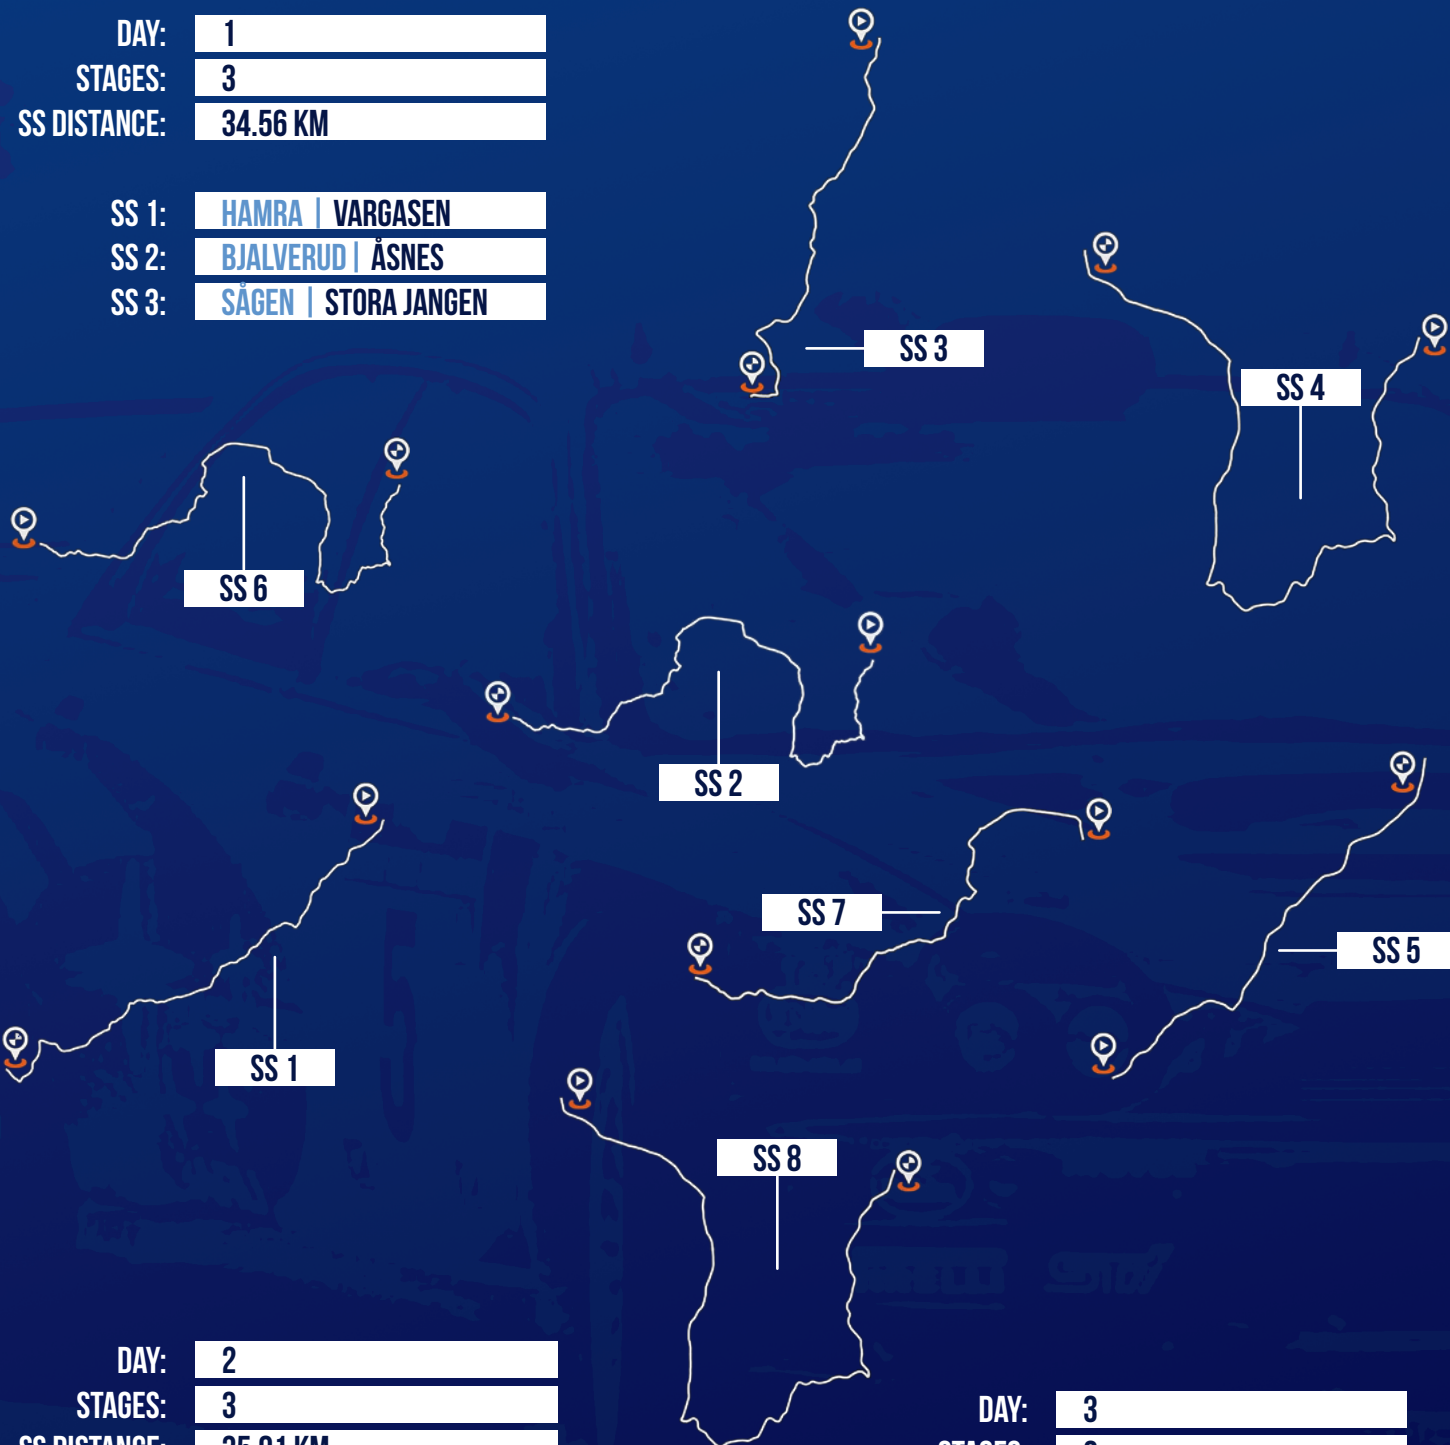

SIM RALLY MASTERS | Season 1 | Round 2 @ Sweden

STAGES	DAMAGE	GAME LOCATION	RALLY DIS	SEASON	DEGRADATION	ROAD SWEEPING
B	NORMAL	SWEDEN	91.81 km	N/A	MODERATE	1 SLOWER B. 2-5 QUICKER
Thursday 16th January 2025 00:00 GMT - Sunday 19th January 2025 23:59 GMT						
SS #	STAGE NAME	GAME STAGE	GAME DIS	TIME OF DAY	WEATHER	SWEEPING HANDICAP
SERVICE (45 MINS)						
SS 1	Hamra	Vargasen	8.24 km	MORNING	CLEAR	ON
SS 2	Bjalverud	Åsnes	21.46 km	AFTERNOON	CLEAR	ON
SS 3	Sågen	Stora Jangen	4.86 km	AFTERNOON	CLEAR	ON
^ Total Day 1 Special Stage Distance ^			34.56 km			
SERVICE (45 MINS)						
SS 4	Nyhammar	Spikbrenna	11.07 km	SUNSET	CLEAR	ON
SS 5	Fredriksberg	Ekshärad	3.37 km	NIGHT	CLEAR	ON
SS 6	Jutbo	Hof-Finnskog	21.47 km	NIGHT	CLEAR	ON
^ Total Day 2 Special Stage Distance ^			35.91 km			
SERVICE (45 MINS)						
SS 7	Rammen	Åstia	10.39 km	SUNRISE	LIGHT SNOWFALL	OFF
SS 8	Hagfors	Lauksjøen	10.95 km	MORNING	LIGHT SNOWFALL	OFF
^ Total Day 3 Special Stage Distance ^			21.34 km			

SIM RALLY MASTERS
HOSTED BY CREST AUTOSPORT

DAY: 1
STAGES: 3
SS DISTANCE: 34.56 KM

SS 1: HAMRA | VARGASEN
SS 2: BJALVERUD | ÅSNES
SS 3: SÅGEN | STORA JANGEN

DAY: 2
STAGES: 3
SS DISTANCE: 35.91 KM

SS 4: NYHAMMAR | SPIKBRENNÅ
SS 5: FREDRIKSBERG | EKSHÄRAD
SS 6: JUTBO | HOF-FINNSKOG

DAY: 3
STAGES: 2
SS DISTANCE: 21.34 KM

SS 7: RAMMEN | ÅSLIA
SS 8: HAGFORS | LAUKSJØEN